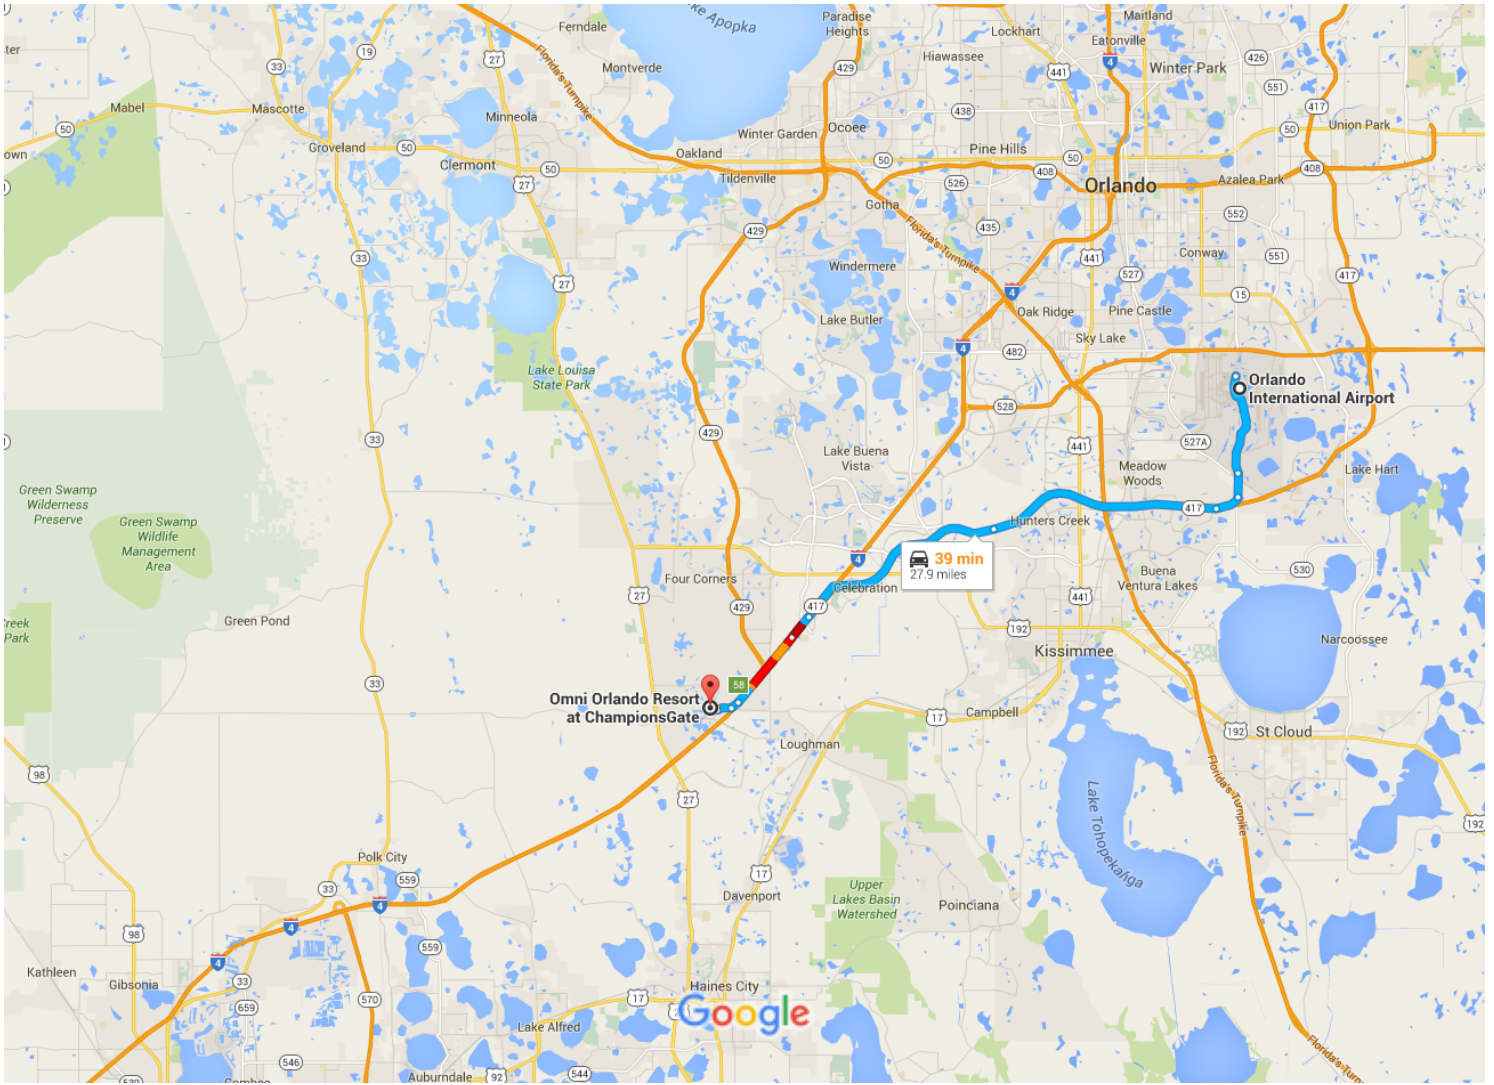

Orlando International Airport to Omni Orlando Resort at ChampionsGate Drive 27.9 miles, 39 min

Orlando International Airport

1 Jeff Fuqua Boulevard, Orlando, FL 32827

Get on FL-417 Toll S from Jeff Fuqua Blvd

8 min (5.7 mi)

-  1. Head south on Jeff Fuqua Blvd
66 ft
-  2. Use the right 2 lanes to turn slightly right to stay on Jeff Fuqua Blvd (signs for Terminal B)
3.9 mi
-  3. Slight left
0.9 mi
-  4. Keep right at the fork and merge onto FL-417 Toll S
1.0 mi

Continue on FL-417 Toll S to Four Corners. Take exit 58 from I-4 W

20 min (21.3 mi)

-  5. Merge onto FL-417 Toll S
 Toll road
8.7 mi
-  6. Keep left at the fork to stay on FL-417 Toll S
 Toll road
8.2 mi
-  7. Keep left to stay on FL-417 Toll S, follow signs for I-4 W/Celebration/Tampa
 Partial toll road
1.0 mi
-  8. Merge onto I-4 W
3.1 mi
-  9. Take exit 58 toward Poinciana/Kissimmee
0.3 mi

Continue on Champions Gate Blvd to your destination

4 min (0.9 mi)

-  10. Use the right lane to merge onto Champions Gate Blvd
0.5 mi
-  11. Turn right onto Masters Blvd
328 ft
-  12. Turn left
0.1 mi
-  13. Slight left
0.2 mi
-  14. Turn left
 Destination will be on the right